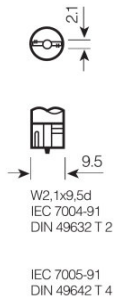

Product family datasheet

Base

Product family datasheet

Technical data

Product description	Electrical data		Photometrical data	Dimensions & weight		Lifespan		Additional product data
	Nominal voltage	Nominal wattage	Luminous flux	Length	Diameter	Lifespan B3	Lifespan Tc	Base (standard designation)
W5W P Amber	12.0 V	1.00 W	30 lm	26.8 mm	10.0 mm	2500 h	5000 h	W2.1x9.5d
W5W P Warm White	12.0 V	1.00 W	55 lm	26.8 mm	10.0 mm	2500 h	5000 h	W2.1x9.5d
W5W P Cool White	12.0 V	1.00 W	70 lm	26.8 mm	10.0 mm	2500 h	5000 h	W2.1x9.5d
W5W P Ice Blue	12.0 V	1.00 W	16 lm	26.8 mm	10.0 mm		5000 h	W2.1x9.5d