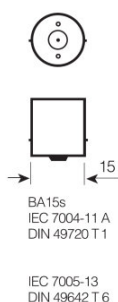

Product datasheet

Technical data

Electrical data

Nominal voltage	12.0 V
Nominal wattage	2.00 W

Photometrical data

Luminous flux	400 lm
---------------	--------

Dimensions & weight

Length	49.8 mm
Diameter	25.7 mm
Product weight	21.30 g

Country specific categorizations

Order reference	7556CW-02B 2W 1
-----------------	-----------------

Product datasheet

Logistical Data

Product code	Product description	Packaging unit (Pieces/Unit)	Dimensions (length x width x height)	Volume	Gross weight
4052899367760	P21W P Cool White	Blister 2	135 mm x 95 mm x 18 mm	0.23 dm ³	67.44 g
4052899367777	P21W P Cool White	Shipping carton box 10	115 mm x 105 mm x 145 mm	1.75 dm ³	313.00 g