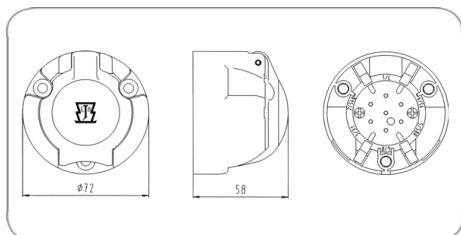

## 7P/12V socket (ISO 1724 - Typ N)

Product group	Socket, Accessories
Industry	Agriculture, Cars
No. of poles	7
Voltage [in V]	12
Standard	ISO 1724 - Typ N
Design/Version	ball design
Housing material	reinforced composite
Housing color	black
Cover material	reinforced composite
Cover color	black
Contact termination	plug-in contact
Features of plug-in contacts	pin terminal
Size of plug-in contacts	2.1mm

Art.Nr.  
Part. No.

101088